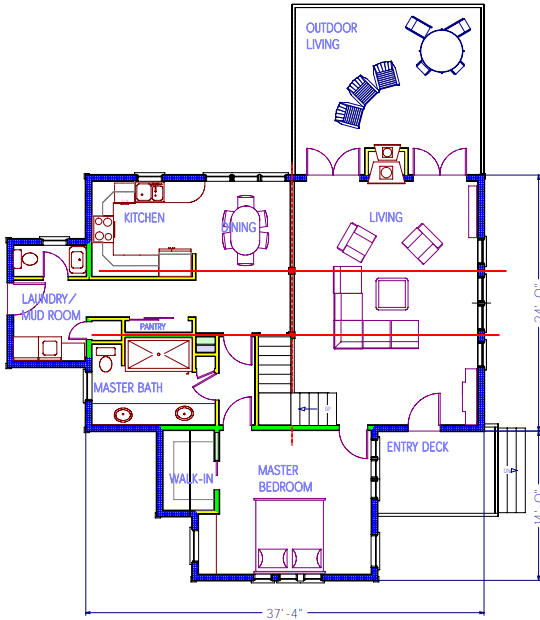

Upper Level Plan

Main Level Plan

MERIDIAN TIMBERWORKS
TIMBER-SIP
synergy
HOMES

THE
**SOUTHERN
SUMMIT**

3 Bedroom / 2-1/2 Bath
1984 Square Feet (heated)

TIMBER-FRAME STRUCTURE

Superior structure and craftsmanship with center-piece mortise-and-tenon joinery made cost efficient with high-tech steel connectors where appropriate