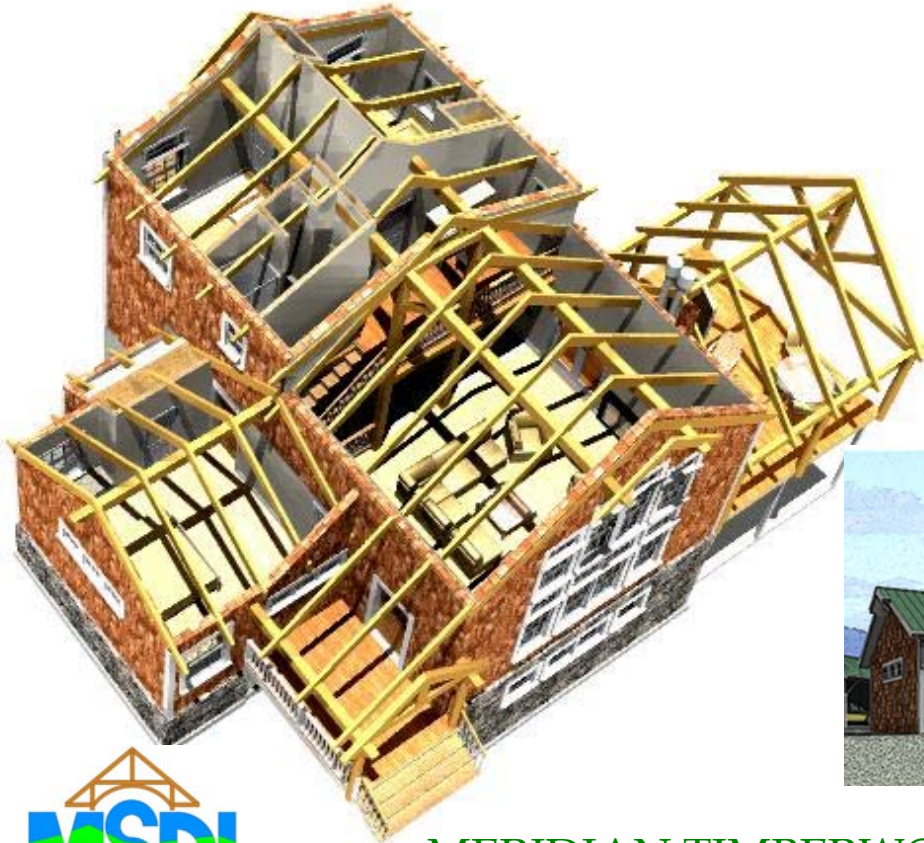

Upper Level Plan

Main Level Plan

MERIDIAN TIMBERWORKS
TIMBER-SIP
synergy
HOMES

THE
**SOUTHERN
SUMMIT**

3 Bedroom / 2-1/2 Bath
1984 Square Feet (heated)

TIMBER-FRAME STRUCTURE

Superior structure and craftsmanship with center-piece mortise-and-tenon joinery made cost efficient with high-tech steel connectors where appropriate

**STRUCTURAL INSULATED
PANEL ENCLOSURE**

The most energy-efficient insulation envelope available in construction... bar none!

MERIDIAN TIMBERWORKS, INC
Boone, North Carolina
meridiantimberworks.com Phone (828) 773-4496