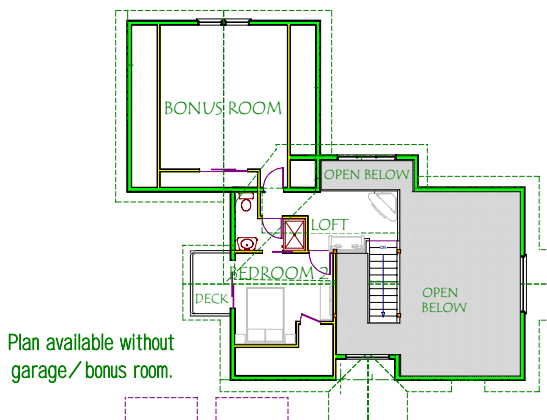

MERIDIAN TIMBERWORKS, INC
Boone, North Carolina
meridiantimberworks.com Phone (828) 773-4496