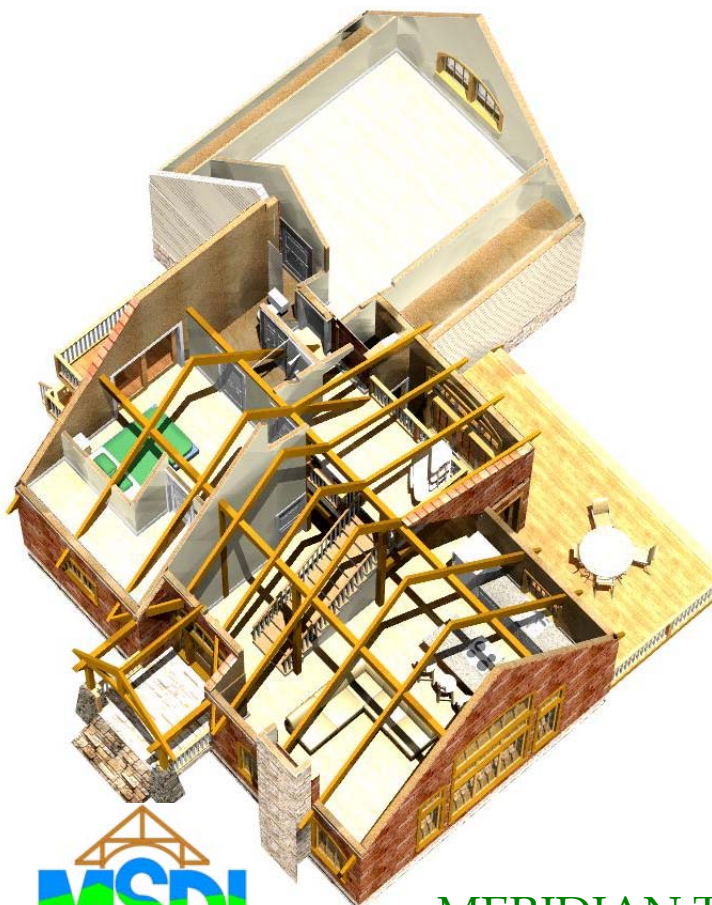

MERIDIAN TIMBERWORKS
TIMBER-SIP
synergy
HOMES

THE
CANYON
COTTAGE

2 Bedroom / 2 Bath
1170 Square Feet (heated)
(1622 s/f with Bonus Room)

TIMBER-FRAME STRUCTURE
Superior structure and craftsmanship with center-piece mortise-and-tenon joinery made cost efficient with high-tech steel connectors where appropriate

**STRUCTURAL INSULATED
PANEL ENCLOSURE**
The most energy-efficient insulation envelope available in construction... bar none!

MERIDIAN TIMBERWORKS, INC
Boone, North Carolina
meridiantimberworks.com Phone (828) 773-4496