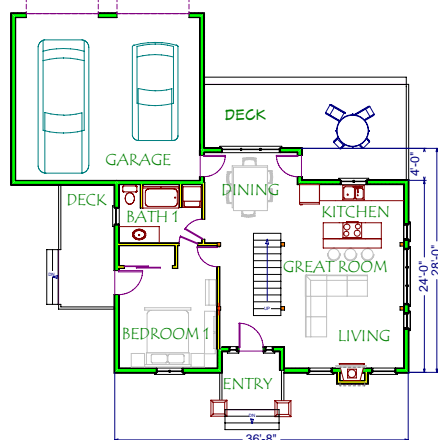

MERIDIAN TIMBERWORKS, INC
Boone, North Carolina
meridiantimberworks.com Phone (828) 773-4496