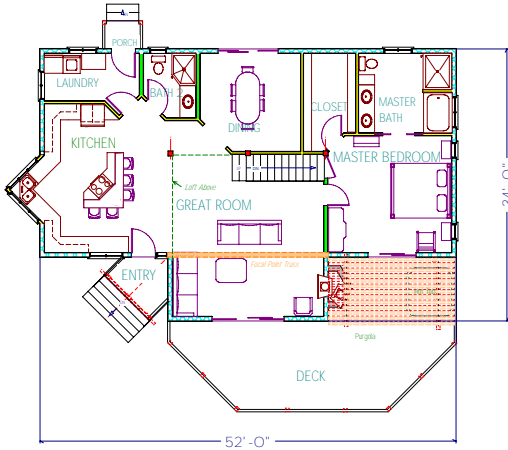

Upper Level Plan

Main Level Plan

MERIDIAN TIMBERWORKS  
**TIMBER-SIP**  
**synergy**  
**HOMES**

**THE CHESTNUT RIDGE**

3 Bedroom / 3 Bath  
 2642 Square Feet (heated)

**TIMBER-FRAME STRUCTURE**

Superior structure and craftsmanship with center-piece mortise-and-tenon joinery made cost efficient with high-tech steel connectors where appropriate