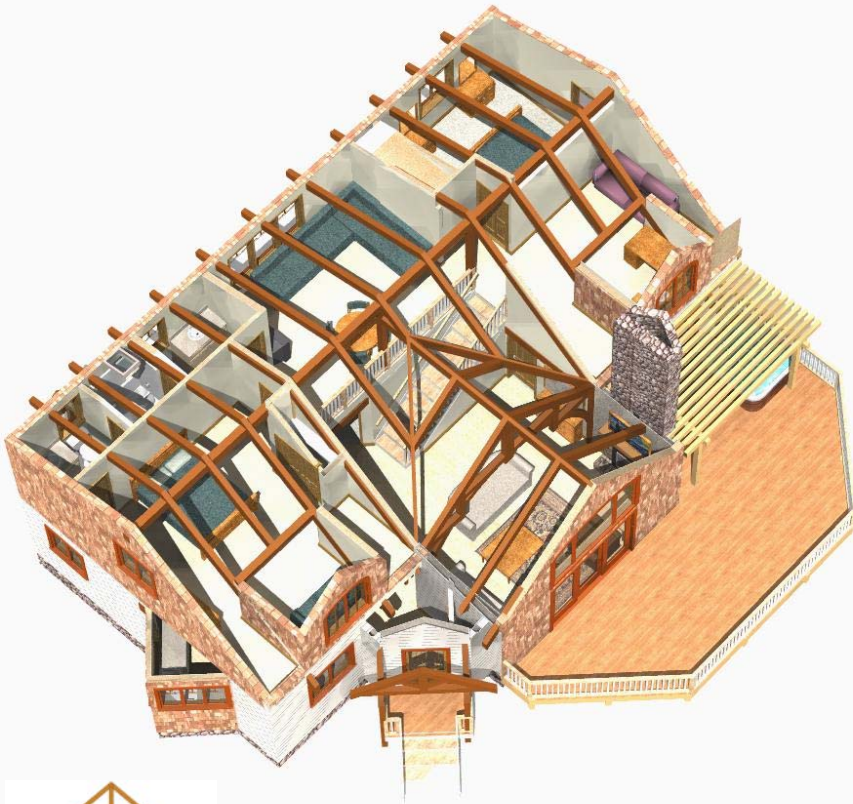

Upper Level Plan

Main Level Plan

MERIDIAN TIMBERWORKS  
**TIMBER-SIP**  
**synergy**  
**HOMES**

**THE CHESTNUT RIDGE**

3 Bedroom / 3 Bath  
 2642 Square Feet (heated)

**TIMBER-FRAME STRUCTURE**

Superior structure and craftsmanship with center-piece mortise-and-tenon joinery made cost efficient with high-tech steel connectors where appropriate

**STRUCTURAL INSULATED PANEL ENCLOSURE**

The most energy-efficient insulation envelope available in construction... bar none!

MERIDIAN TIMBERWORKS, INC  
 Boone, North Carolina  
 meridiantimberworks.com Phone (828) 773-4496