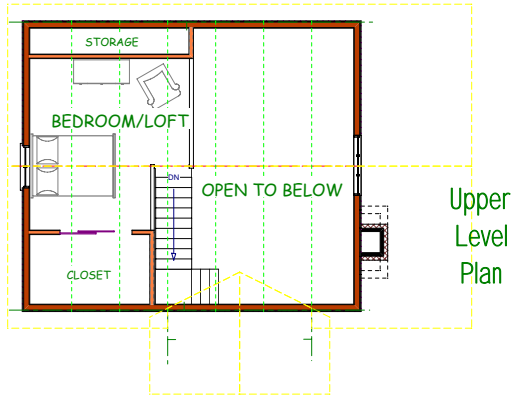

MERIDIAN TIMBERWORKS, INC
Boone, North Carolina
meridiantimberworks.com Phone (828) 773-4496