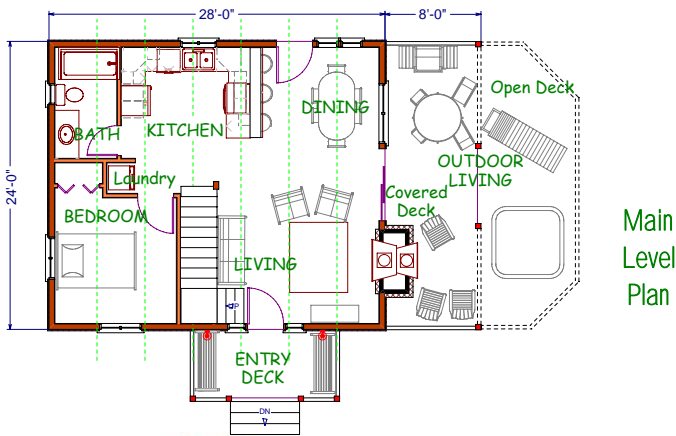

MERIDIAN TIMBERWORKS, INC
Boone, North Carolina
meridiantimberworks.com Phone (828) 773-4496